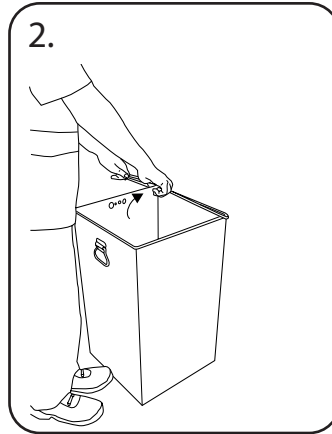

Ensure that all relevant personnel read the points listed within this leaflet and that a copy is given to staff involved with the installation and maintenance of this product.

SECTION 1 - OPERATING THE BIN

OPENING/CLOSING

1. Insert the Glasdon triangular-shaped key provided into the keyhole on the side of the unit.

2. Turn key in the keyhole anticlockwise until it stops.

3. Pull the door open, placing a hand on the top edge of the door.

4. Once finished, slam to shut.

REMOVING LINER AND REPLACING SACK/USING SACK RETENTION (OPTIONAL EXTRA)

1. Remove liner by sliding out of bin.

2. Release elasticated sack band away from body for safety.

NOTE: The sack retention band is not included as standard.