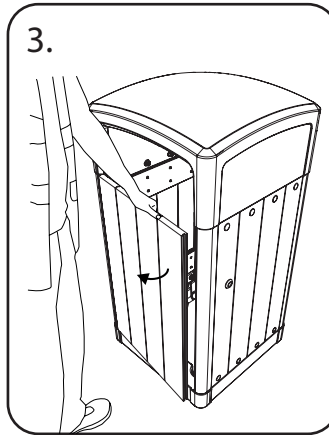

ORIGIN™ CURVE 110 LITTER BIN

OPERATING & MAINTENANCE MANUAL

IMPORTANT NOTE:

The bin must be sited on level ground to ensure correct alignment of the doors and body. If you are not using Glasdon fixings you must ensure that 50mm diameter washers are used in order to secure the bin when ground fixing.

Ensure that all relevant personnel read the points listed within this leaflet and that a copy is given to staff involved with the installation and maintenance of this product.

SECTION 1 - OPERATING THE BIN

OPENING/CLOSING

1. Insert the Glasdon triangular-shaped key provided into the keyhole on the side of the unit.

2. Turn key in the keyhole anticlockwise until it stops.

3. Pull the door open, placing a hand on the top edge of the door.