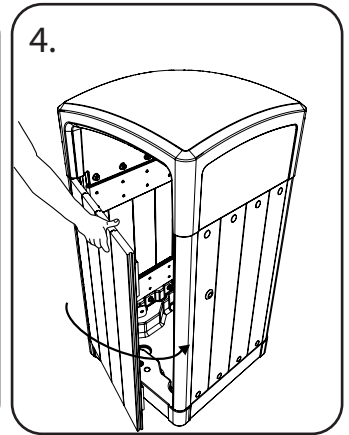

ORIGIN™ CURVE 110 LITTER BIN

OPERATING & MAINTENANCE MANUAL

IMPORTANT NOTE:

The bin must be sited on level ground to ensure correct alignment of the doors and body. If you are not using Glasdon fixings you must ensure that 50mm diameter washers are used in order to secure the bin when ground fixing.

Ensure that all relevant personnel read the points listed within this leaflet and that a copy is given to staff involved with the installation and maintenance of this product.

SECTION 1 - OPERATING THE BIN

OPENING/CLOSING

1. Insert the Glasdon triangular-shaped key provided into the keyhole on the side of the unit.

2. Turn key in the keyhole anticlockwise until it stops.

3. Pull the door open, placing a hand on the top edge of the door.

4. Once finished, slam to shut.

REMOVING LINER AND REPLACING SACK/USING SACK RETENTION (OPTIONAL EXTRA)

1. Remove liner by sliding out of bin.

2. Release elasticated sack band away from body for safety.

NOTE: The sack retention band is not included as standard.