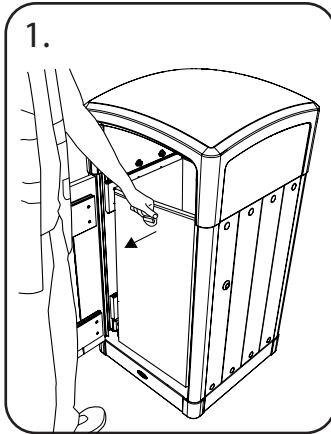

Ensure that all relevant personnel read the points listed within this leaflet and that a copy is given to staff involved with the installation and maintenance of this product.

SECTION 1 - OPERATING THE BIN

OPENING/CLOSING

1. Insert the Glasdon triangular-shaped key provided into the keyhole on the side of the unit.

2. Turn key in the keyhole anticlockwise until it stops.

3. Pull the door open, placing a hand on the top edge of the door.

4. Once finished, slam to shut.

REMOVING LINER AND REPLACING SACK/USING SACK RETENTION (OPTIONAL EXTRA)

1. Remove liner by sliding out of bin.

2. Release elasticated sack band away from body for safety.

NOTE: The sack retention band is not included as standard.