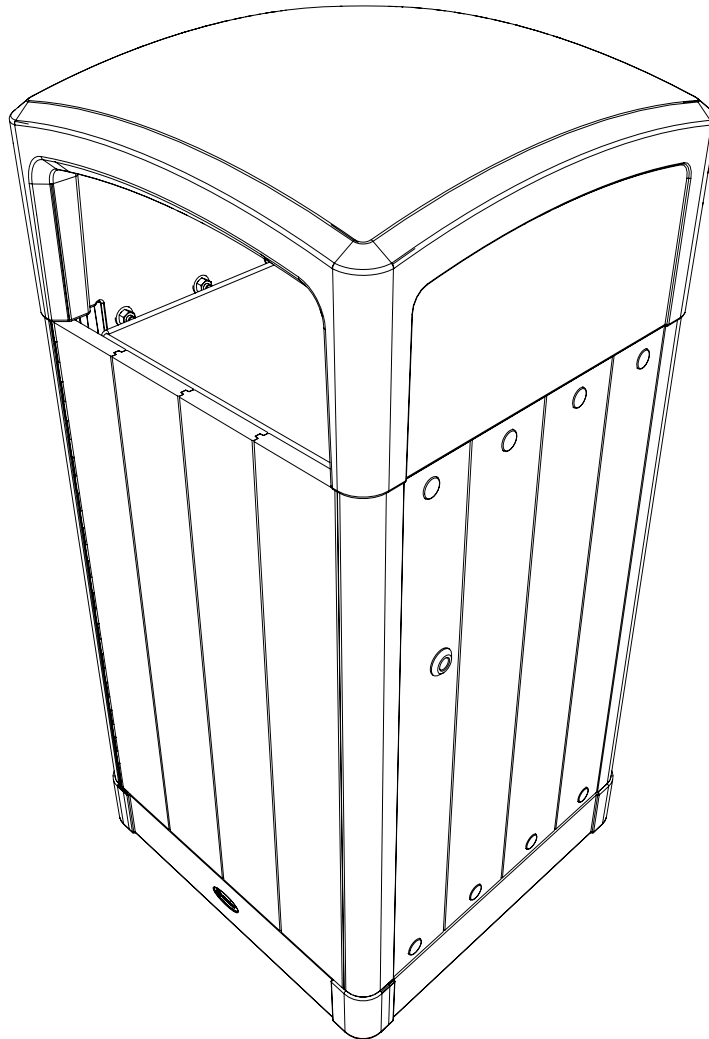

ORIGIN™ CURVE 110 LITTER BIN

OPERATING & MAINTENANCE MANUAL

IMPORTANT NOTE:

The bin must be sited on level ground to ensure correct alignment of the doors and body. If you are not using Glasdon fixings you must ensure that 50mm diameter washers are used in order to secure the bin when ground fixing.

Ensure that all relevant personnel read the points listed within this leaflet and that a copy is given to staff involved with the installation and maintenance of this product.

SECTION 1 - OPERATING THE BIN

OPENING/CLOSING

1. Insert the Glasdon triangular-shaped key provided into the keyhole on the side of the unit.

2. Turn key in the keyhole anticlockwise until it stops.

3. Pull the door open, placing a hand on the top edge of the door.