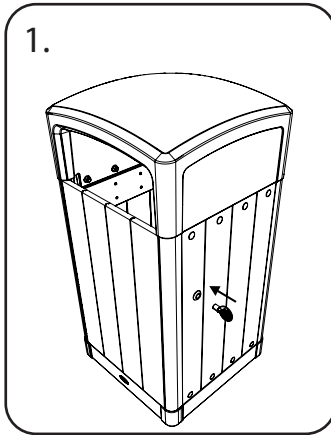

ORIGIN™ CURVE 110 LITTER BIN

OPERATING & MAINTENANCE MANUAL

IMPORTANT NOTE:

The bin must be sited on level ground to ensure correct alignment of the doors and body. If you are not using Glasdon fixings you must ensure that 50mm diameter washers are used in order to secure the bin when ground fixing.

Ensure that all relevant personnel read the points listed within this leaflet and that a copy is given to staff involved with the installation and maintenance of this product.

SECTION 1 - OPERATING THE BIN

OPENING/CLOSING

1. Insert the Glasdon triangular-shaped key provided into the keyhole on the side of the unit.

2. Turn key in the keyhole anticlockwise until it stops.

3. Pull the door open, placing a hand on the top edge of the door.